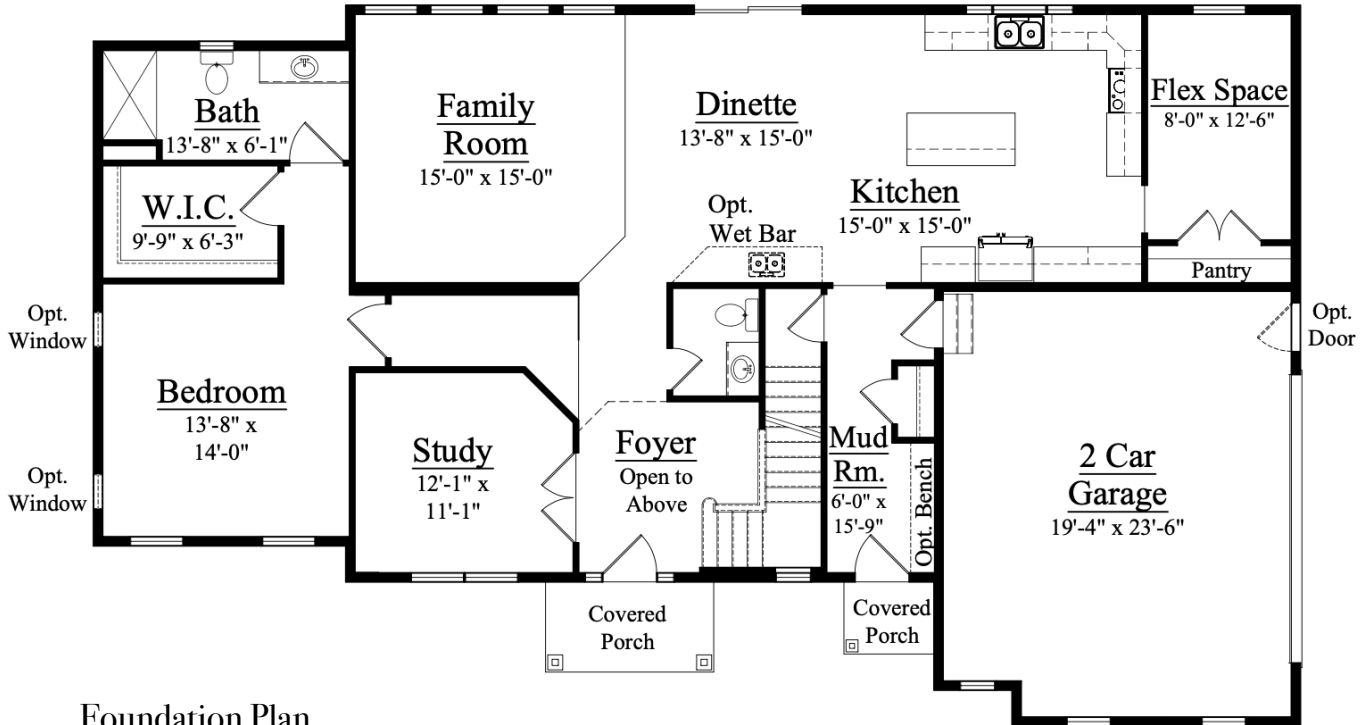

The Somerset – Optional Owner's Suite

Elevation A – American Classic

The Somerset – Optional Owner’s Suite

First Floor Plan

Foundation Plan

All room sizes, configurations and features are subject to change without prior notice. Elevations and drawing are artist's conceptions and may show optional features. Window and wall offsets vary with elevations. For specific details, please see your sales representative. REV060821