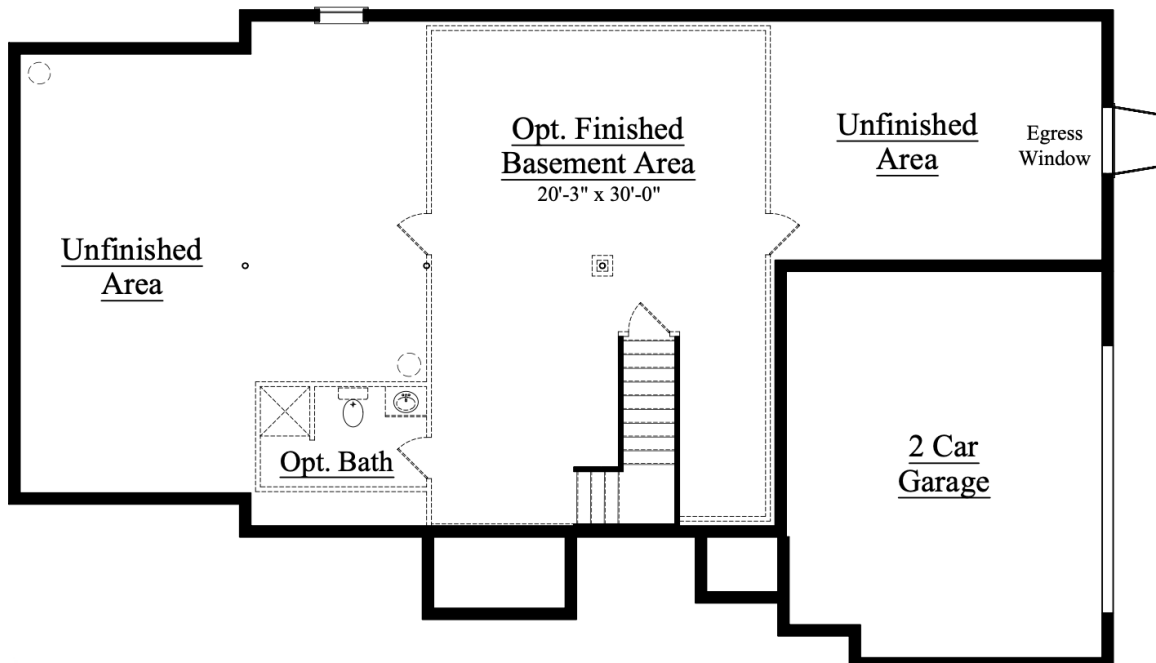

The Somerset – Optional Owner's Suite

Elevation A – American Classic

The Somerset – Optional Owner’s Suite

First Floor Plan

Foundation Plan

All room sizes, configurations and features are subject to change without prior notice. Elevations and drawing are artist's conceptions and may show optional features. Window and wall offsets vary with elevations. For specific details, please see your sales representative. REV060821